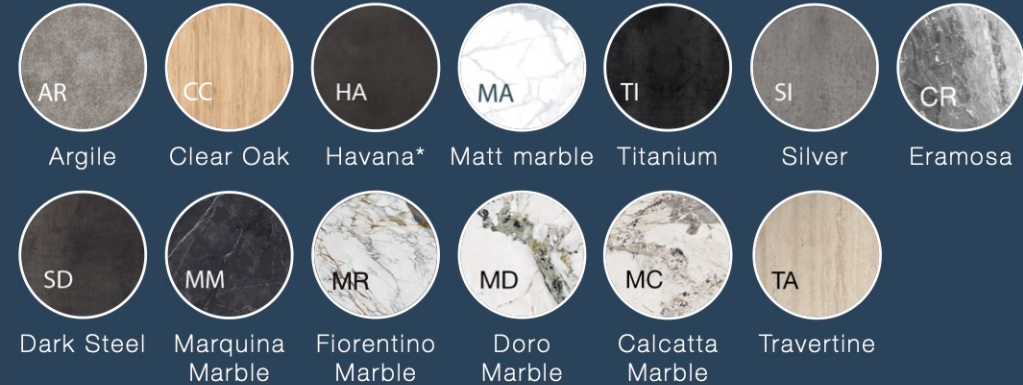

Customise your dining table

The mechanism of the table

The Kheops table has a synchronised mechanism which, in one simple rotation, reveals the hidden lateral extensions.

DT080MM

3 Plate dimensions

Seats 4/6

13 Ceramic finishes

*Havana finish only available for the following tabletops: DT081 and DT080.

10 Table legs

KHEOPS DT080HA

BELLAGIO DT079SD

GIZEH/SANTOS DT883MR

GIZEH/BELLEVILLE DT224CR

GIZEH/BOLOGNE DT192TA