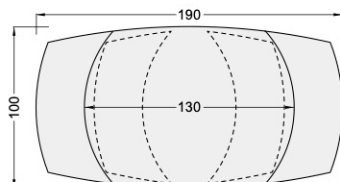

Customise your dining table

The mechanism of the table

The Kheops table has a synchronised mechanism which, in one simple rotation, reveals the hidden lateral extensions.

DT080MM

3 Plate dimensions

Seats 4/6

DT081

120/180 x 90 x h76 cm

Seats 6/8

DT080

130/190 x 100 x h76 cm

Seats 8/10

DT162

160/240 x 100 x h76 cm

STROMBOLI DT296MD

NAPOLI* DT280CC

MILAZZO* DT290TI

MODENA DT879MC

CORCOVADO DT388CR

HATTERS
HOME & STYLE

AKANTE®
www.akante.com

*The Milazzo and Napoli tables are not available in the following dimensions: 160/240 x 100 x H76 cm.