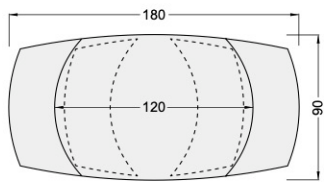

Customise your dining table

The mechanism of the table

The Kheops table has a synchronised mechanism which, in one simple rotation, reveals the hidden lateral extensions.

DT080MM

3 Plate dimensions

Seats 4/6

DT081

120/180 x 90 x h76 cm

Seats 6/8

DT080

130/190 x 100 x h76 cm

Seats 8/10

DT162

160/240 x 100 x h76 cm

STROMBOLI DT296MD

NAPOLI* DT280CC

MILAZZO* DT290TI

MODENA DT879MC

CORCOVADO DT388CR

HATTERS
HOME & STYLE

AKANTE®
www.akante.com

*The Milazzo and Napoli tables are not available in the following dimensions: 160/240 x 100 x H76 cm.