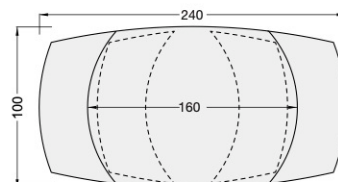

Customise your dining table

The mechanism of the table

The Kheops table has a synchronised mechanism which, in one simple rotation, reveals the hidden lateral extensions.

DT080MM

3 Plate dimensions

Seats 4/6

DT081

120/180 x 90 x h76 cm

Seats 6/8

DT080

130/190 x 100 x h76 cm

Seats 8/10

DT162

160/240 x 100 x h76 cm

STROMBOLI DT296MD

NAPOLI* DT280CC

MILAZZO* DT290TI

MODENA DT879MC

CORCOVADO DT388CR

HATTERS
HOME & STYLE

AKANTE®
www.akante.com

*The Milazzo and Napoli tables are not available in the following dimensions: 160/240 x 100 x H76 cm.