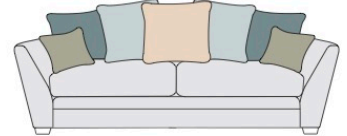

Pillow back fabric selection guide

The diagram shows how the pillow backs are supplied. Please specify the fabric numbers as per the colour guide below.

Pillow back cushions and scatter cushions are feather and fibre filled as standard. Standard back sofas and Snuggler include one pair of fibre filled arm bolster cushions and are supplied in body fabric only.

Grand sofa

- Body and seat cushions
- Two pillow back cushions
- Two pillow back cushions
- One pillow back cushion
- Two small scatter cushions

3 seater sofa

- Body and seat cushions
- Two pillow back cushions
- Two pillow back cushions
- Two small scatter cushions

2 seater sofa

- Body and seat cushions
- Two pillow back cushions
- One pillow back cushion
- Two small scatter cushions

Foot options

(Sofas, Snuggler, Chair and Ottoman)

Arm caps

Arm caps will help protect your furniture from wear and tear and are available as an optional accessory.