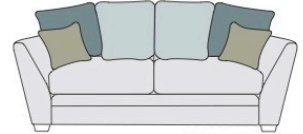

3 seater sofa