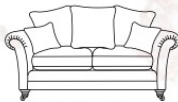

2 seater sofa
H 960mm
W 1840mm
D 1060mm

Charlbury

STANDARD BACK