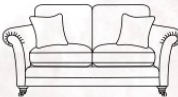

2 seater sofa
H 960mm
W 1840mm
D 1060mm