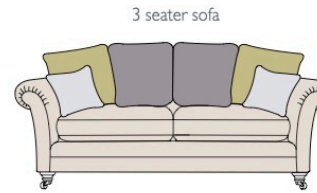

- Body and seat cushions
- Two pillow back cushions
- Two pillow back cushions
- Two small scatter cushions