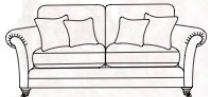

3 seater sofa
H 960mm
W 2050mm
D 1060mm