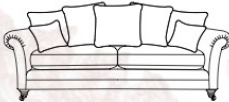

Grand sofa
H 960mm
W 2270mm
D 1060mm